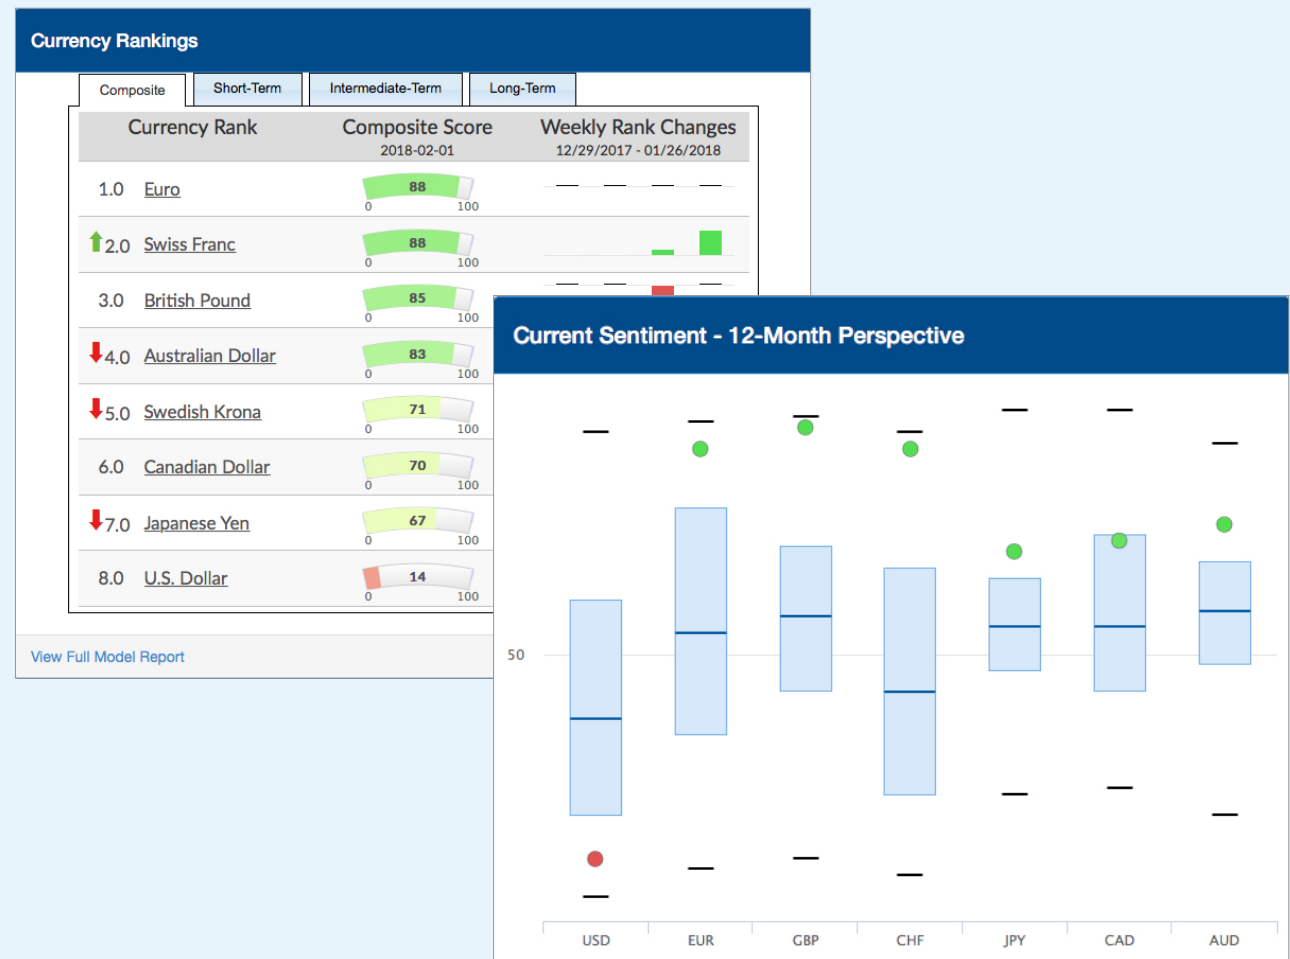

## Dashboard

Dashboards organize all your content into a single portal optimized for your investment research style. Save time by getting to the bottom line quickly and efficiently. Specifications include:

- ❖ Up to 5 Tabs of Content
- ❖ NDR and limited client data